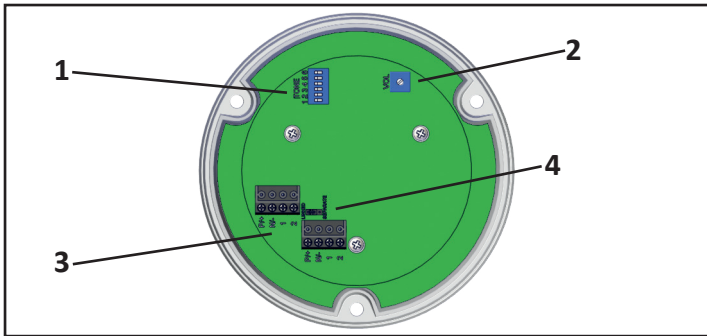

ISB-T LED Sounder Beacon

1

See Chart

2

Quiet - Loud

3

	12Vdc	24Vdc	24Vac	VRD	115-230Vac
	0V for third tone	0V for third tone	P/+ve for third tone	P/+ve for third tone	P/+ve for third tone
	0V for second tone	0V for second tone	P/+ve for second tone	P/+ve for second tone	P/+ve for second tone
	0V	0V	N	0V/N	0V/N
	12Vdc	24Vdc	24Vac/dc	45-65Vac 55-95Vdc	115-230V ac/dc