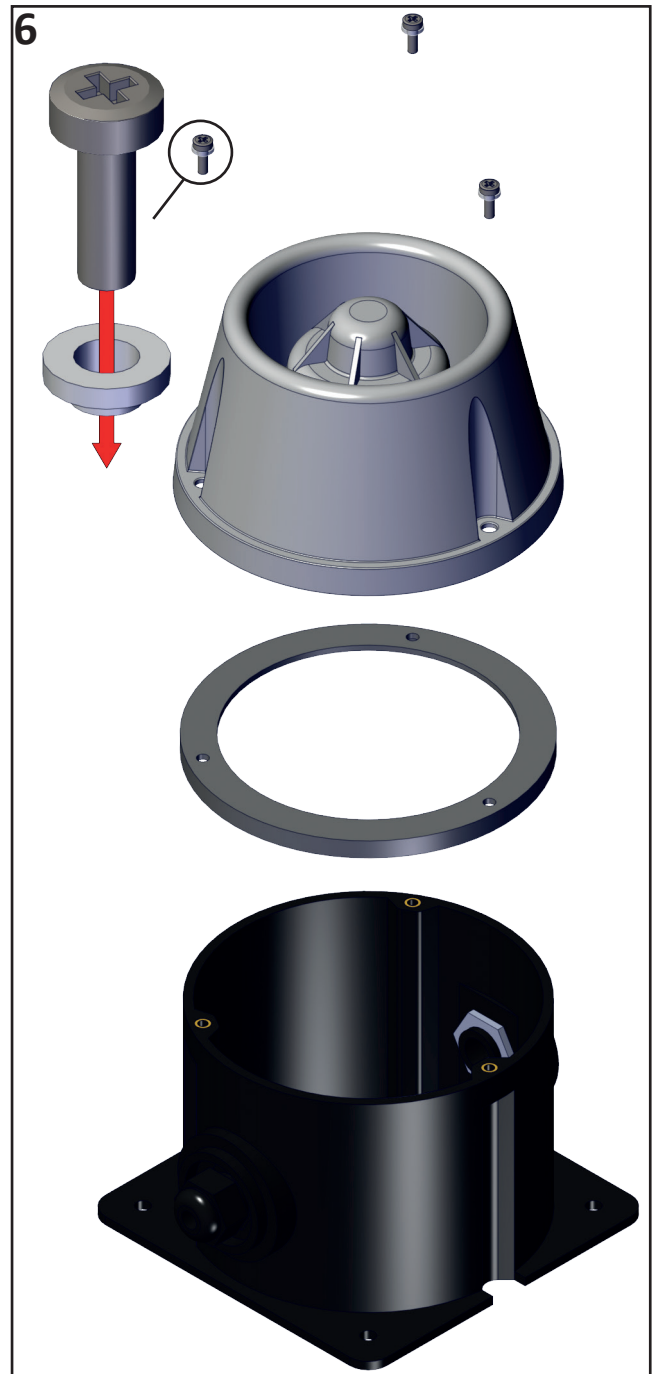

1

See Chart

2

Quiet - Loud

3

	12Vdc	24Vdc	24Vac	VRD	115-230Vac
	0V for third tone	0V for third tone	P/+ve for third tone	P/+ve for third tone	P/+ve for third tone
	0V for second tone	0V for second tone	P/+ve for second tone	P/+ve for second tone	P/+ve for second tone
	0V	0V	N	0V/N	0V/N
	12Vdc	24Vdc	24Vac/dc	45-65Vac 55-95Vdc	115-230V ac/dc

4

	Linked	Audible and Visual Signals controlled from one set of power terminals
	Separate	Audible and Visual Signals independently controlled from individual power terminals.